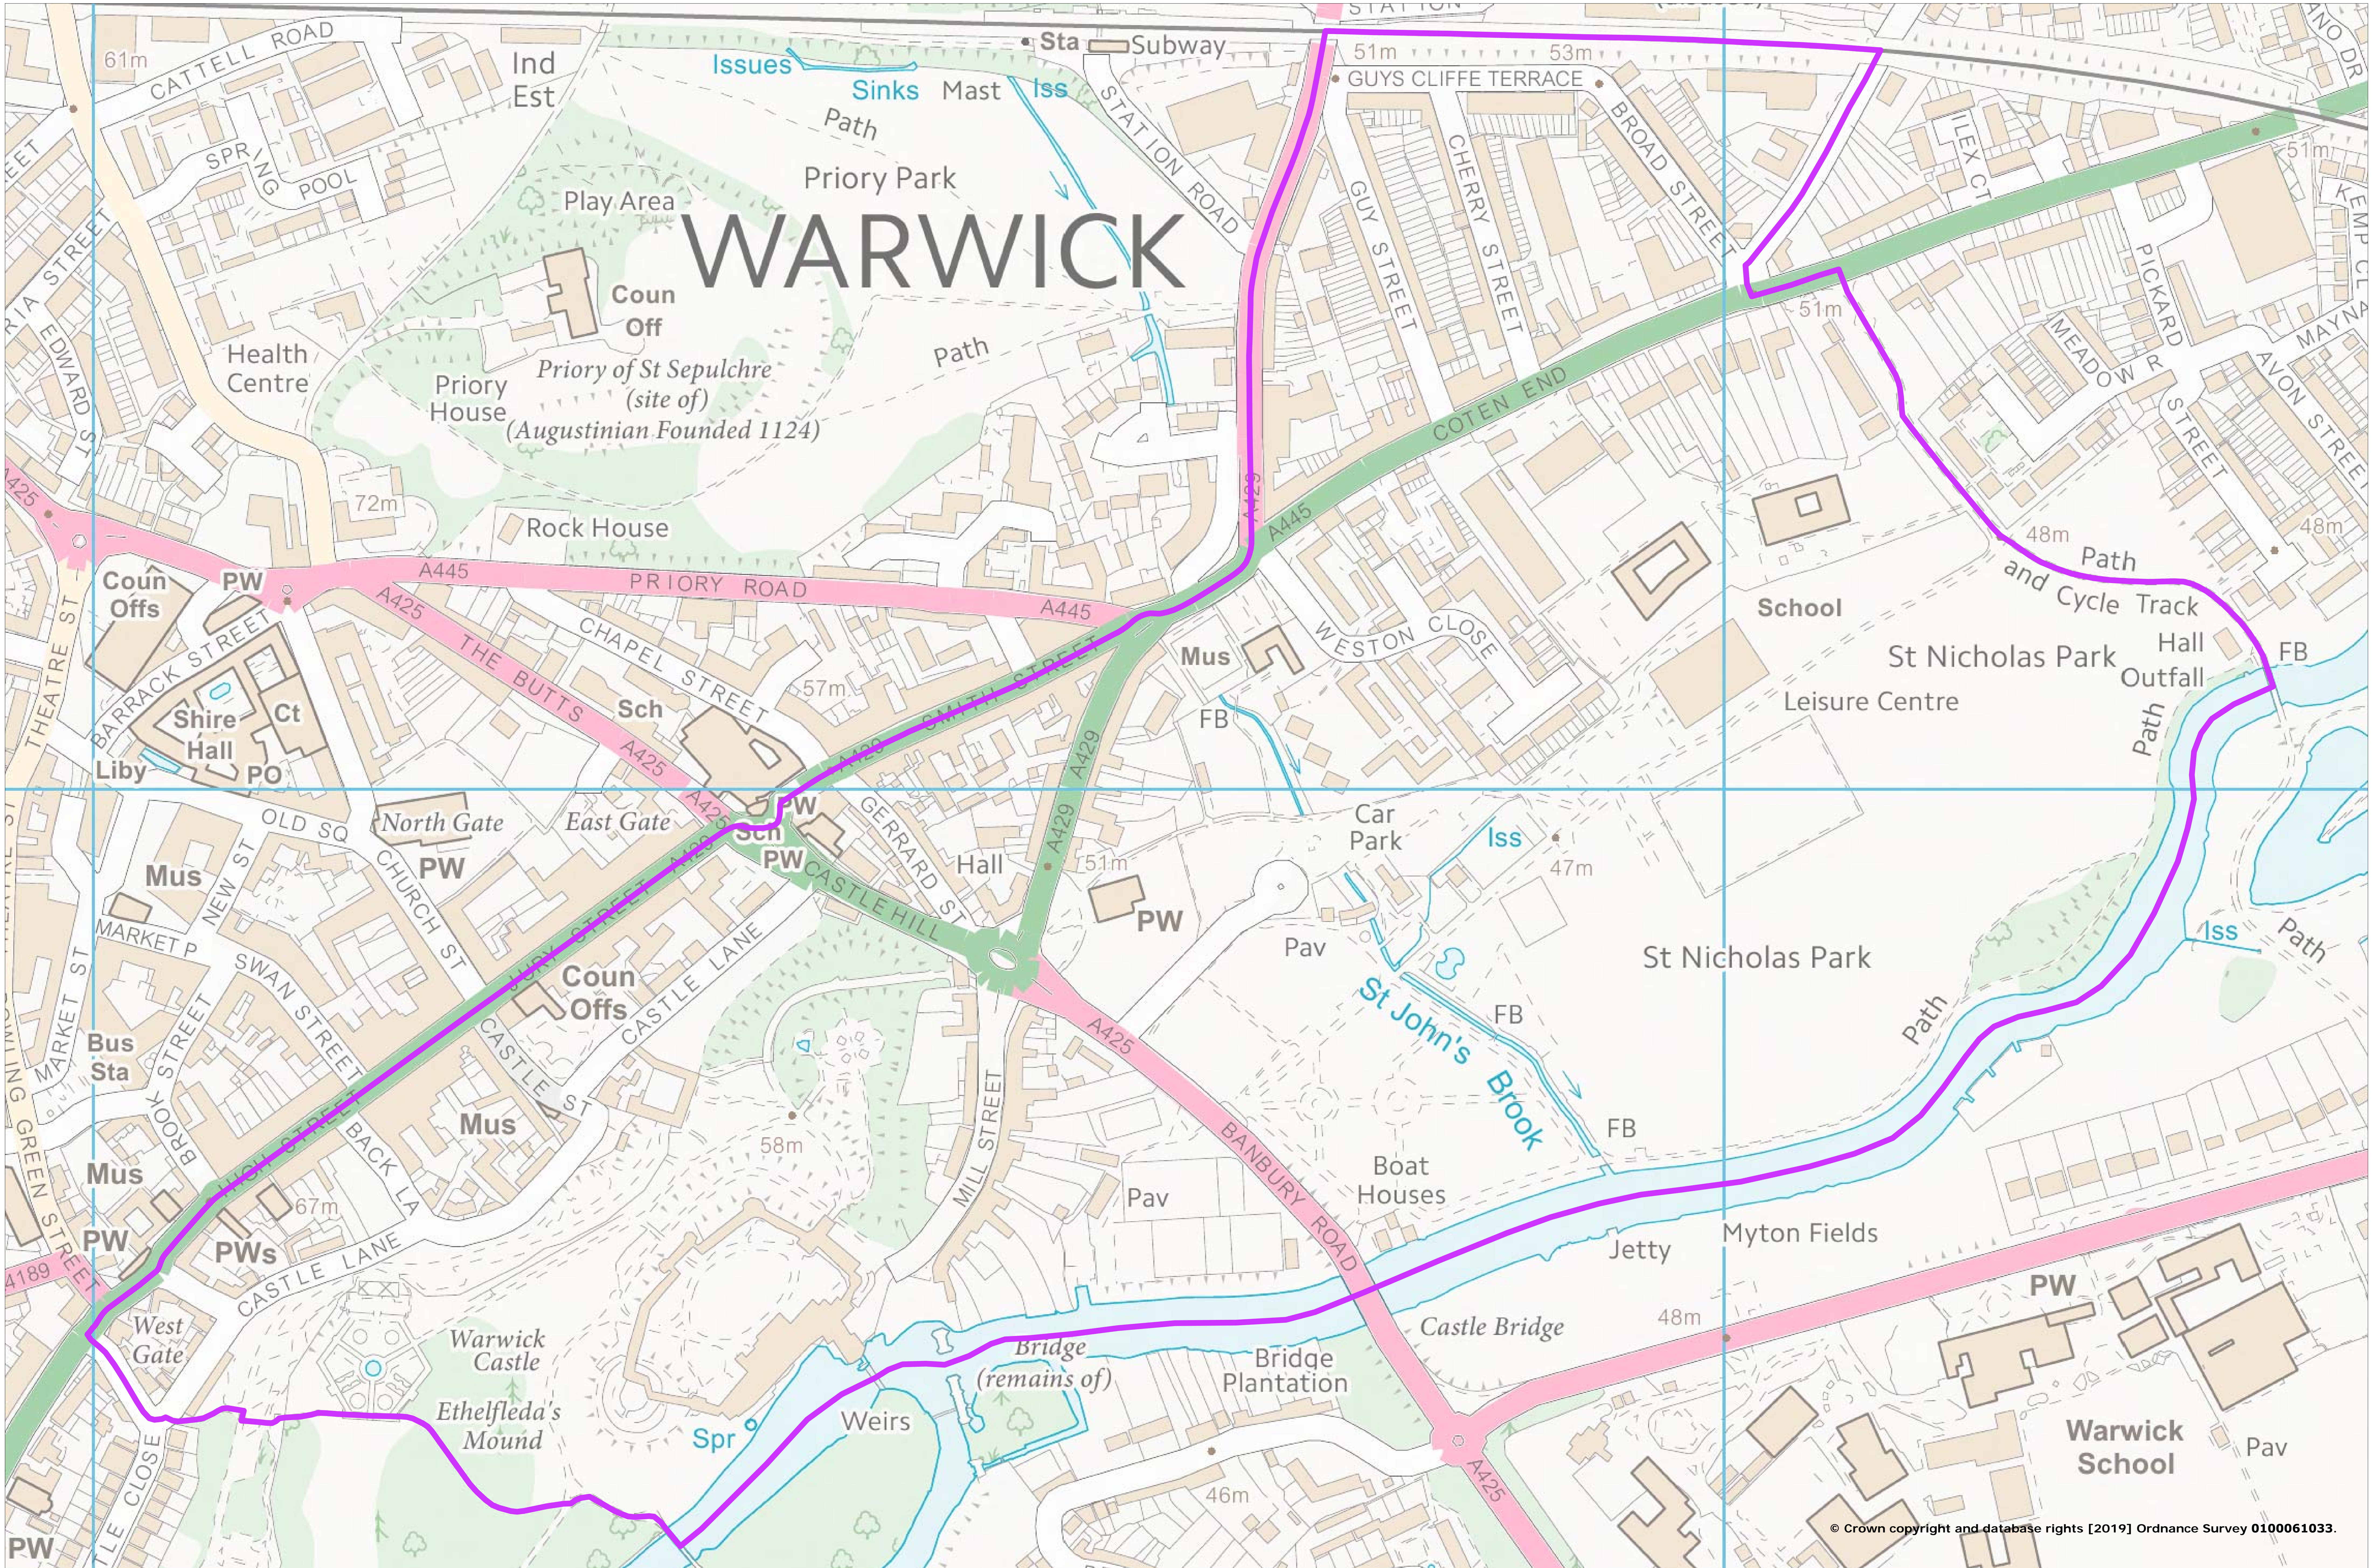

WARWICK

Scale: 1:1250 @A0

Castle Town Ward

Date: 08/04/2019

© Crown copyright and database rights [2019] Ordnance Survey 0100061033.