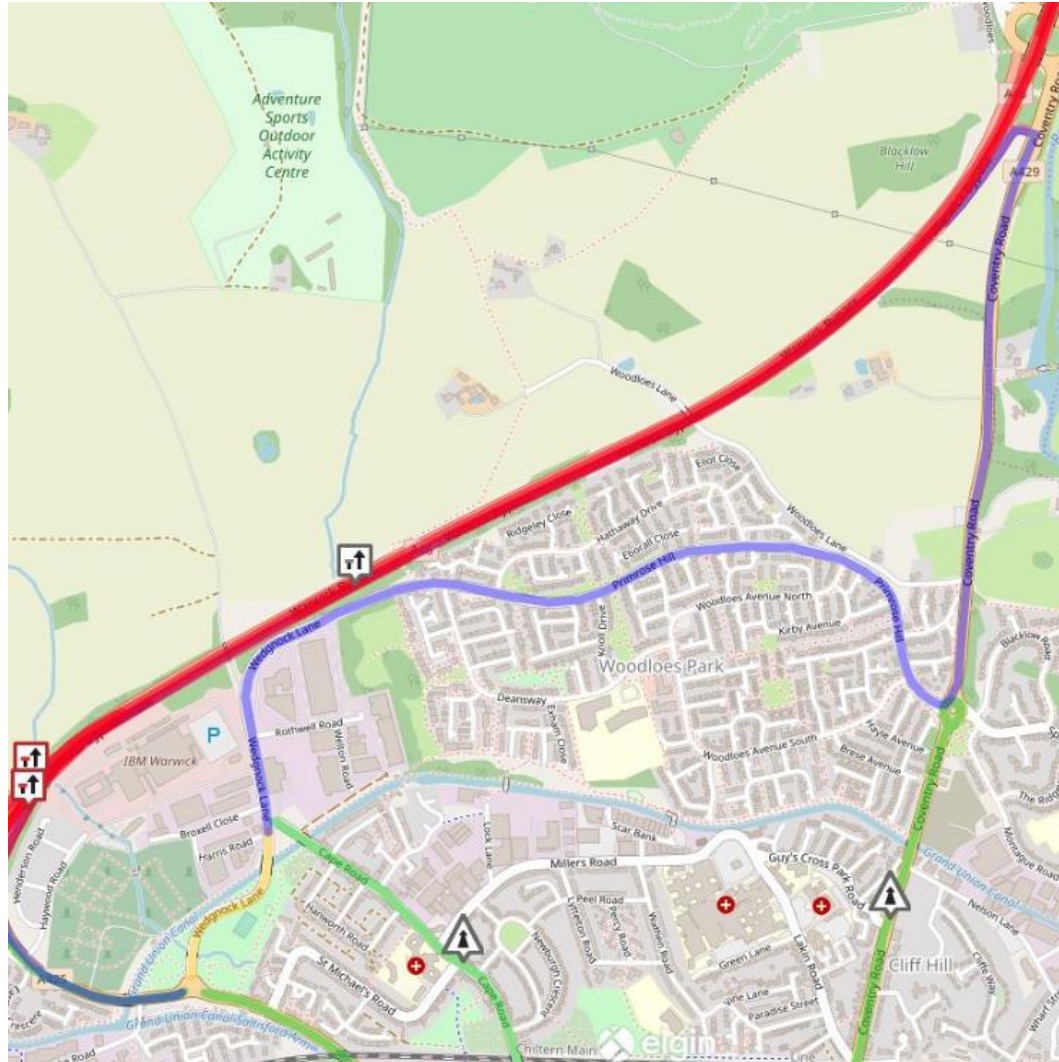

**Temporary one-way traffic flow on Wedgnoek Lane and
Temporary prohibition of left turn from Cape Road onto Wedgnoek Lane**

Temporary 20mph speed restriction of Birmingham Road & Wedgock Lane

Temporary prohibition of right turn from Birmingham Road

An alternative route will be signed and is available via Stanks Island

Temporary prohibition of right turn from Budbrooke Road

An alternative route will be signed and is available via Stanks Island

Temporary prohibition of right turn from Eastley Crescent

An alternative route will be signed and is available via Stanks Island

Temporary prohibition of right turn from Old Birmingham Road

An alternative route will be signed and is available via Stanks Island