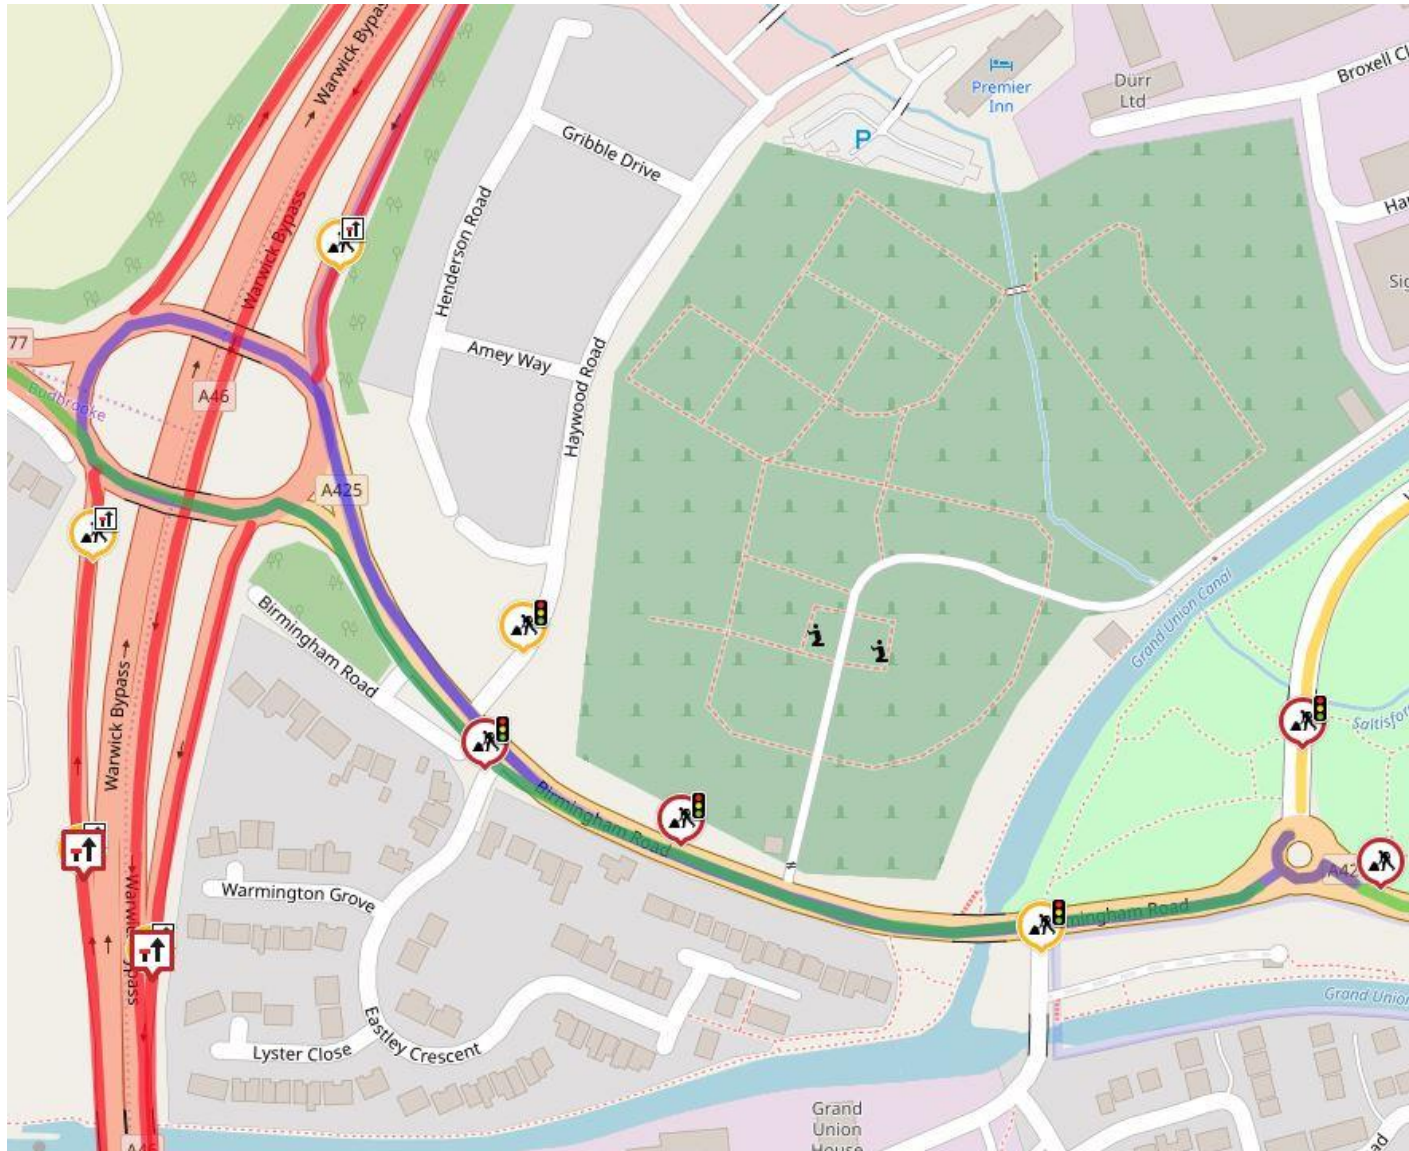

**Temporary one-way traffic flow on Wedgnoek Lane and
Temporary prohibition of left turn from Cape Road onto Wedgnoek Lane**

Temporary 20mph speed restriction of Birmingham Road & Wedgock Lane

Temporary prohibition of right turn from Birmingham Road

An alternative route will be signed and is available via Stanks Island

Temporary prohibition of right turn from Budbrooke Road

An alternative route will be signed and is available via Stanks Island

Temporary prohibition of right turn from Eastley Crescent

An alternative route will be signed and is available via Stanks Island

Temporary prohibition of right turn from Old Birmingham Road

An alternative route will be signed and is available via Stanks Island