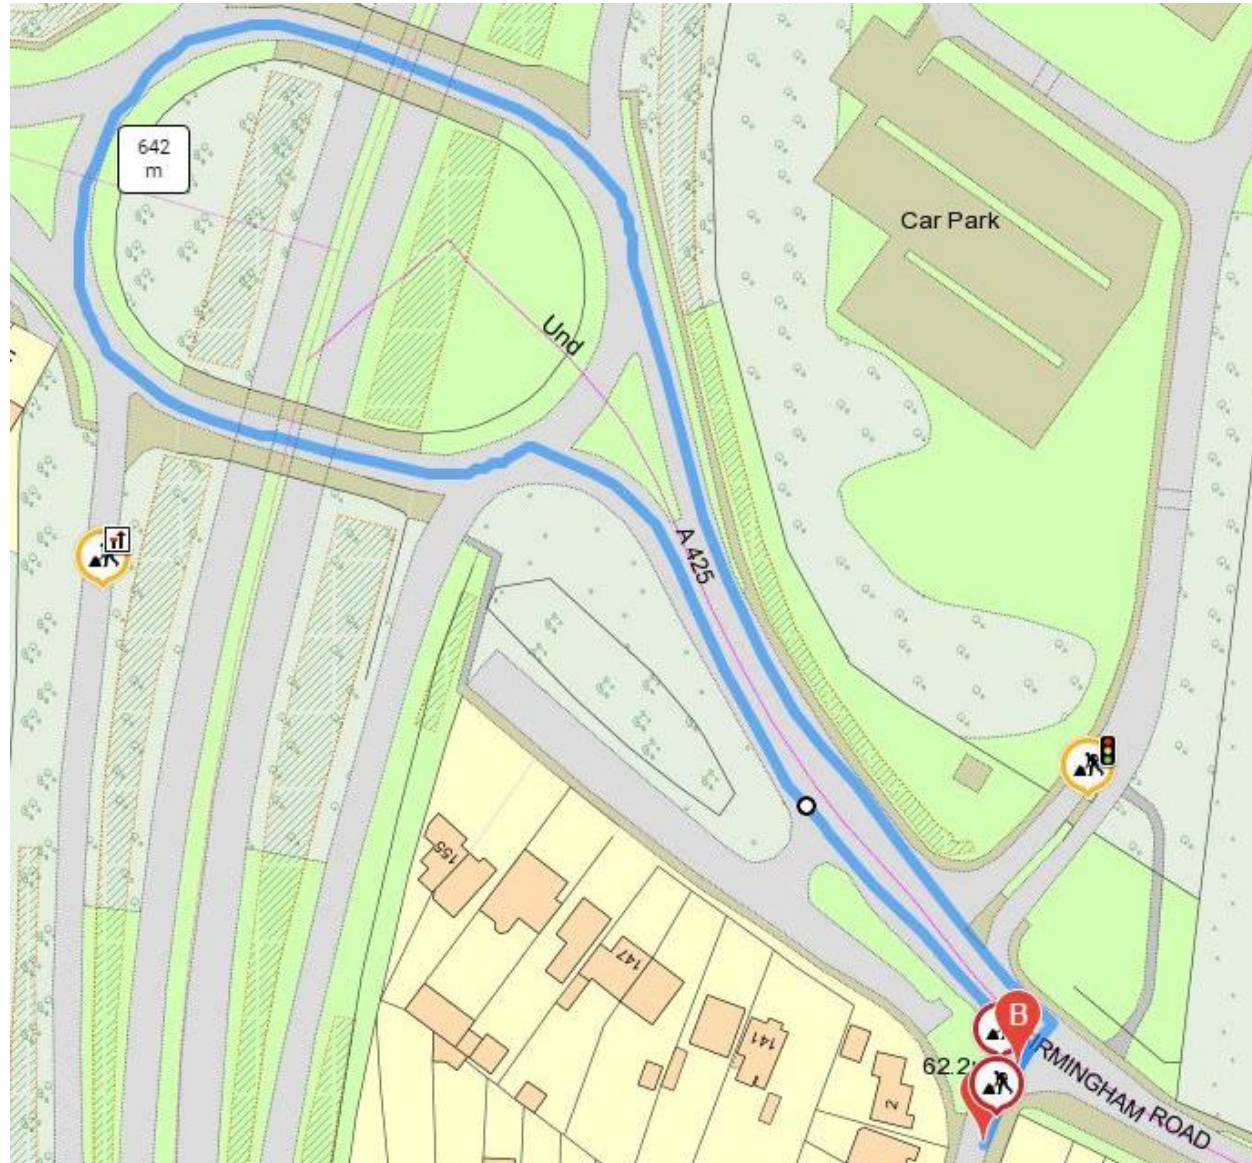

**Temporary one-way traffic flow on Wedgnoek Lane and
Temporary prohibition of left turn from Cape Road onto Wedgnoek Lane**

Temporary 20mph speed restriction of Birmingham Road & Wedgock Lane

Temporary prohibition of right turn from Birmingham Road

An alternative route will be signed and is available via Stanks Island

Temporary prohibition of right turn from Budbrooke Road

An alternative route will be signed and is available via Stanks Island

Temporary prohibition of right turn from Eastley Crescent

An alternative route will be signed and is available via Stanks Island

Temporary prohibition of right turn from Old Birmingham Road

An alternative route will be signed and is available via Stanks Island