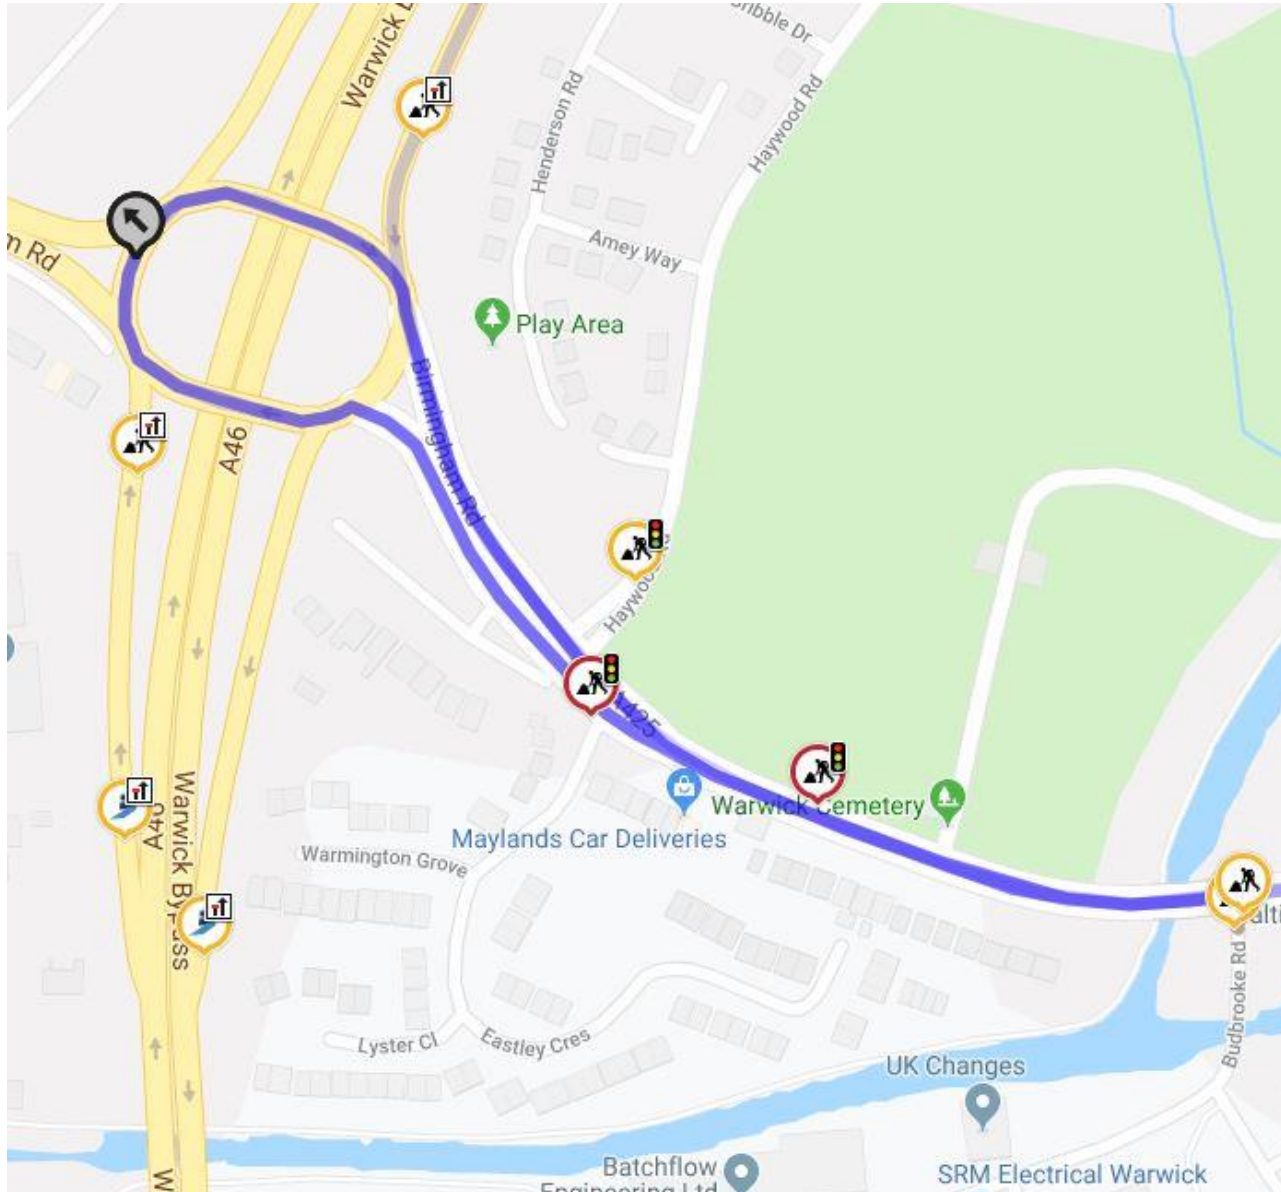

**Temporary one-way traffic flow on Wedgnoek Lane and
Temporary prohibition of left turn from Cape Road onto Wedgnoek Lane**

Temporary 20mph speed restriction of Birmingham Road & Wedgock Lane

Temporary prohibition of right turn from Birmingham Road

An alternative route will be signed and is available via Stanks Island

Temporary prohibition of right turn from Budbrooke Road

An alternative route will be signed and is available via Stanks Island

Temporary prohibition of right turn from Eastley Crescent

An alternative route will be signed and is available via Stanks Island

Temporary prohibition of right turn from Old Birmingham Road

An alternative route will be signed and is available via Stanks Island